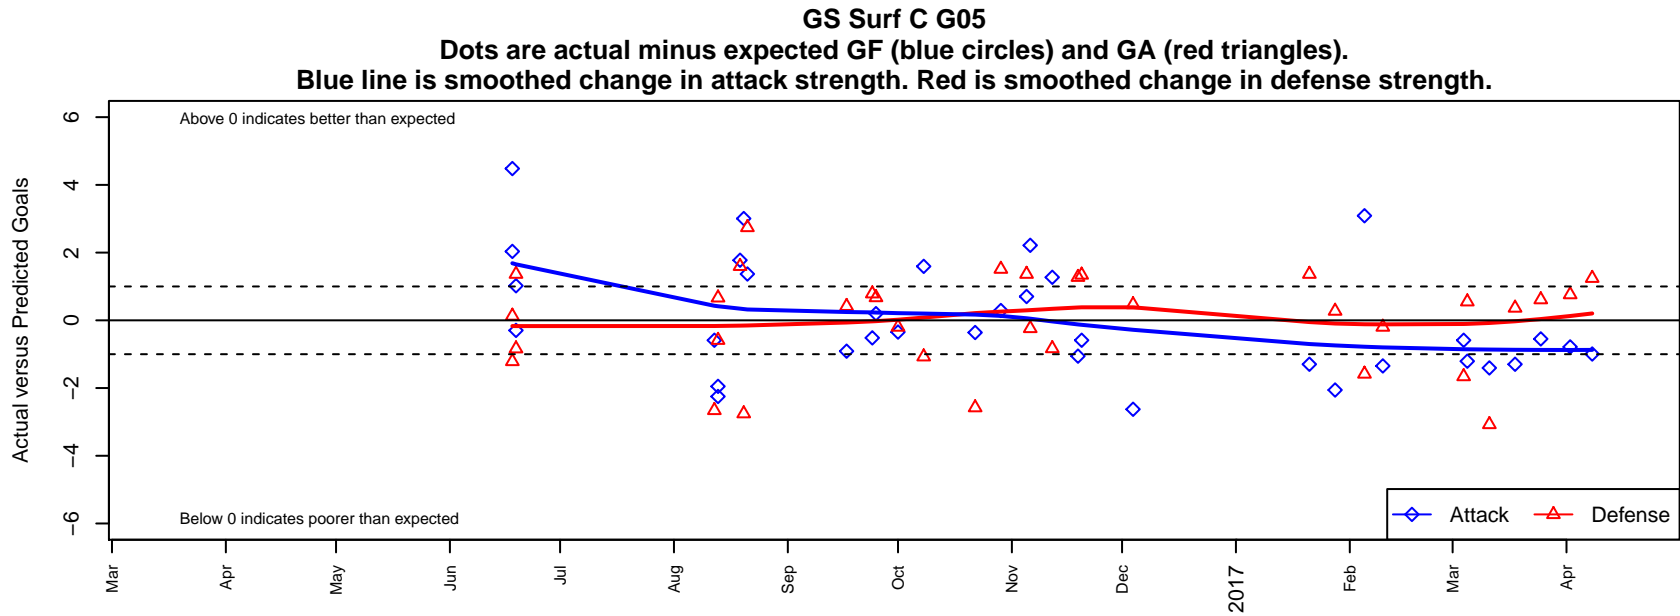

**attack and defense variance (black dot)
relative to other teams
and top 10 in region**

**attack and defense rating
relative to others at age
and all opponents in last 13 months**

GS Surf C G05

Greater Seattle Surf
Bothel, WA
G05 total strength=592
attack=0.55 defense=0.43
fall league = RCL G05 Div 4 9Aside
spr league = Win RCL G05 Div 4

alt names used:
GREATER SEATTLE SURF G05 (WA)
GREATER SEATTLE SUF GSSURF G05 C (W.
GREATER SEATTLE SUFGSSURF G05 C
GS Surf G05 C
GS Surf G05 C
GS Surf G05 C

Venues played:
2016 Snohomish United Invt Silver
2016 REDAPT Cup Silver U12
2016 Bigfoot Group 1 U12
2016 RCL G05 Div 4 9Aside
2016 Win RCL G05 Div 4
2016 WYS Presidents Cup G05 Division 2