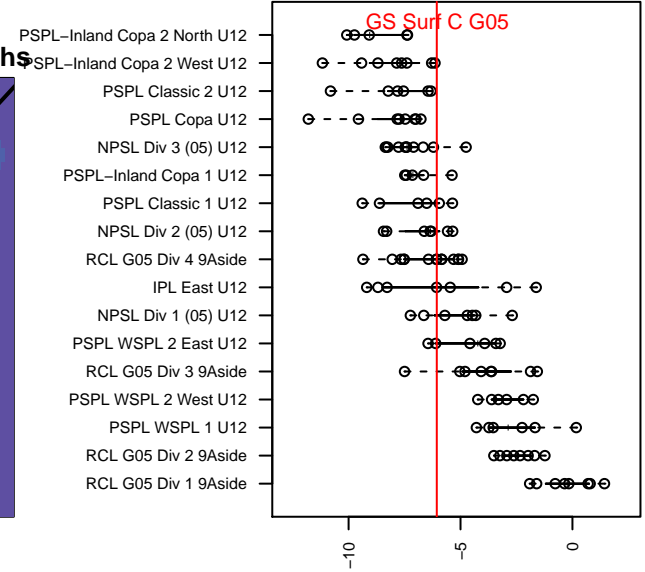

**attack and defense rating
relative to others at age
and all opponents in last 13 months**