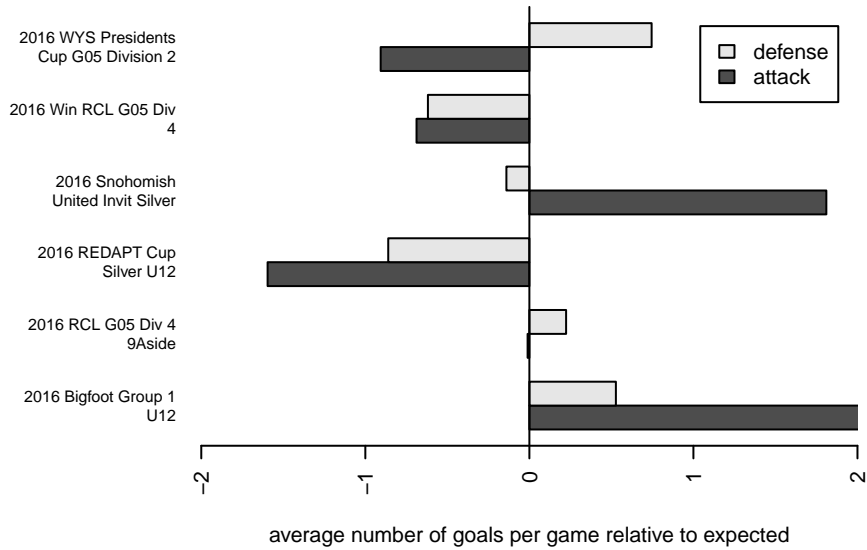

Performance relative to 13 month average